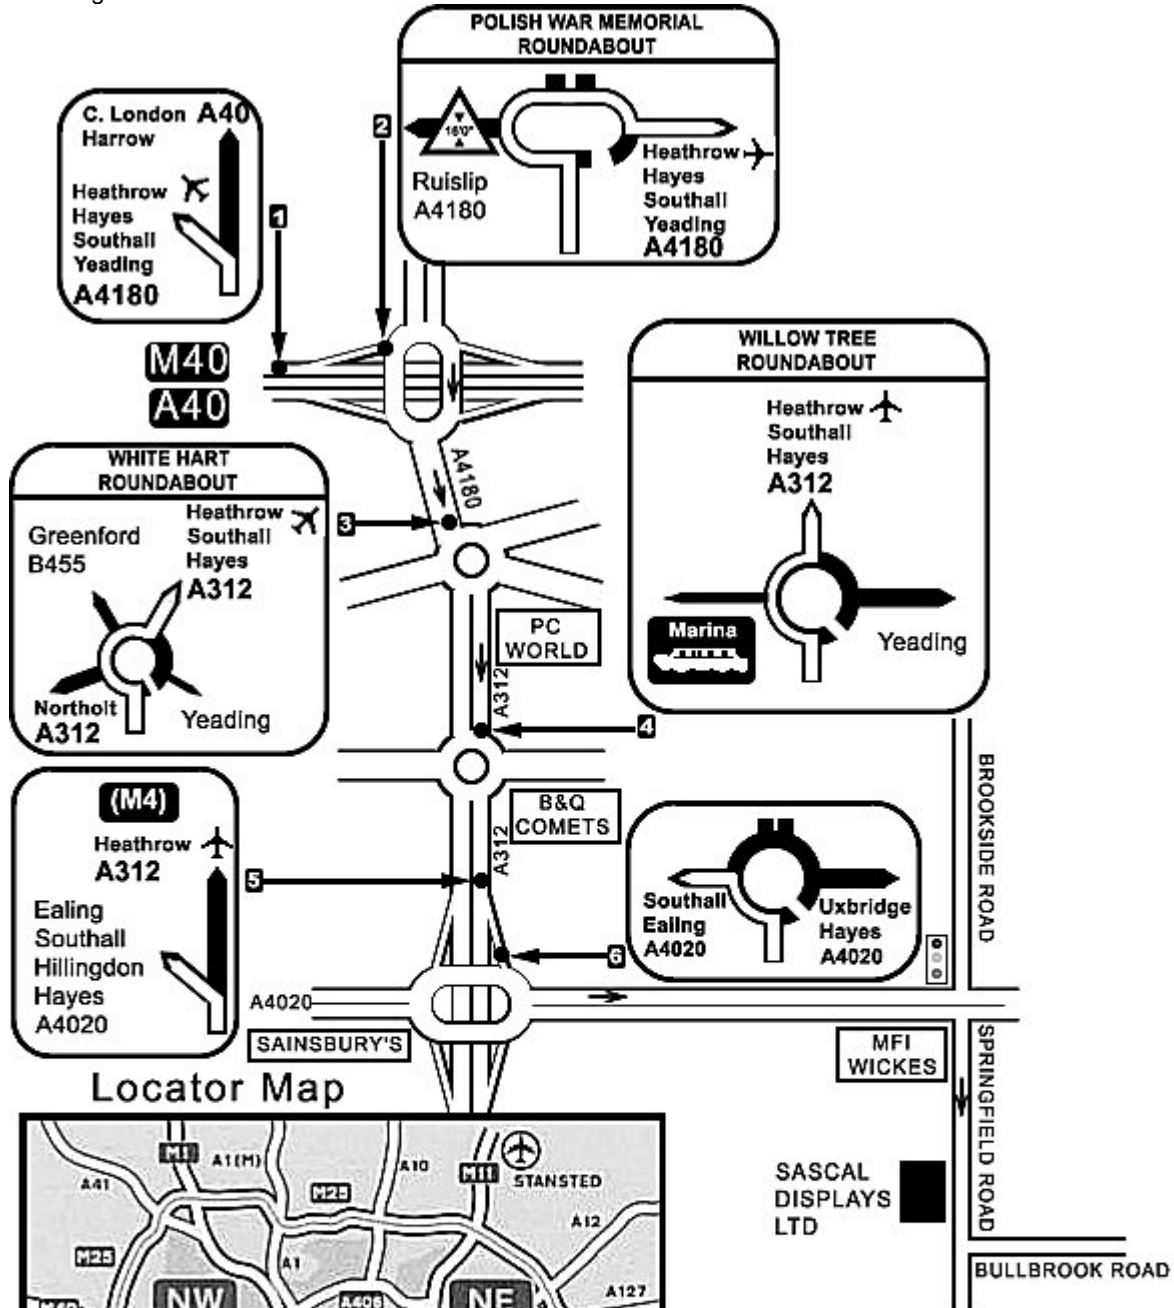

Directions from M40/A40 approach

- 1) Exit A40 at the Polish War Memorial sign posted Hayes.
 - 2) Turn right at the roundabout onto the A4180.
 - 3) Continue to next roundabout and take the 3rd exit, A312 towards Hayes.
 - 4) At the next roundabout go straight over staying on the A312.
 - 5) Exit the A312 at the A4020 (Ealing, Southall, Hillingdon, Hayes)
 - 6) At the roundabout turn left towards Southall. Go past the pedestrian crossing and get into the right hand filter lane. At the set of lights by MFI & Wickes turn right into Springfield Road.
- Hayes Metro Centre is about ¼ mile down Springfield Road on the right hand side, if you go past Bullsbrook Road on the left you have gone too far.