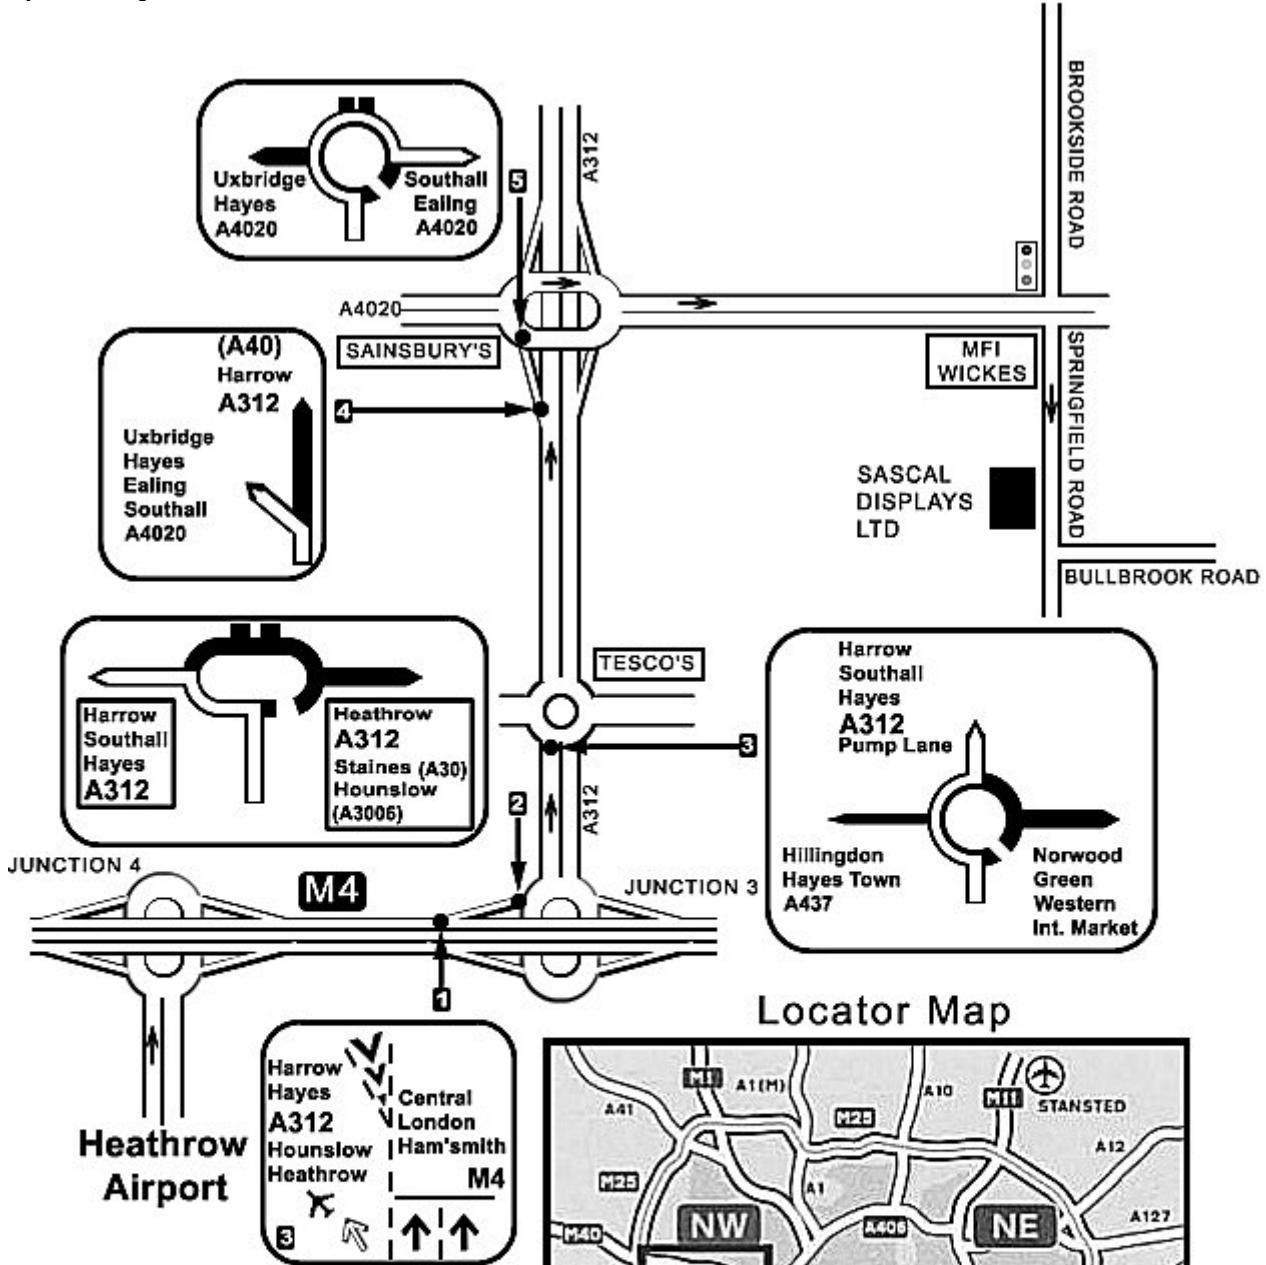

Directions from M4/Heathrow approach

- 1) Exit M4 at Junction 3 sign posted Harrow, Hayes.
 - 2) Turn left at the roundabout onto the A312 towards Hayes.
 - 3) Continue straight over next roundabout , A312 towards Hayes.
 - 4) Exit the A312 at the A4020 (Ealing, Southall, Hillingdon, Hayes)
 - 5) At the roundabout turn right towards Southall. Go past the pedestrian crossing and get into the right hand filter lane. At the set of lights by MFI & Wickes turn right into Springfield Road.
- Hayes Metro Centre is about ¼ mile down Springfield Road on the right hand side, if you go past Bullsbrook Road on the left you have gone too far.