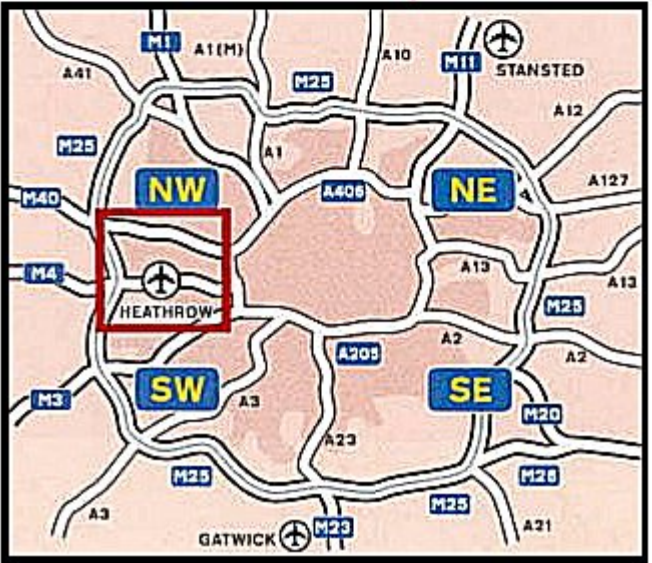

Locator Map

Sascal Displays Ltd
Unit 1 Hayes Metro Centre
Springfield Road
Hayes
Middlesex
UB4 0LE.
Tel: 020 8573 0303
Fax: 020 8569 1515