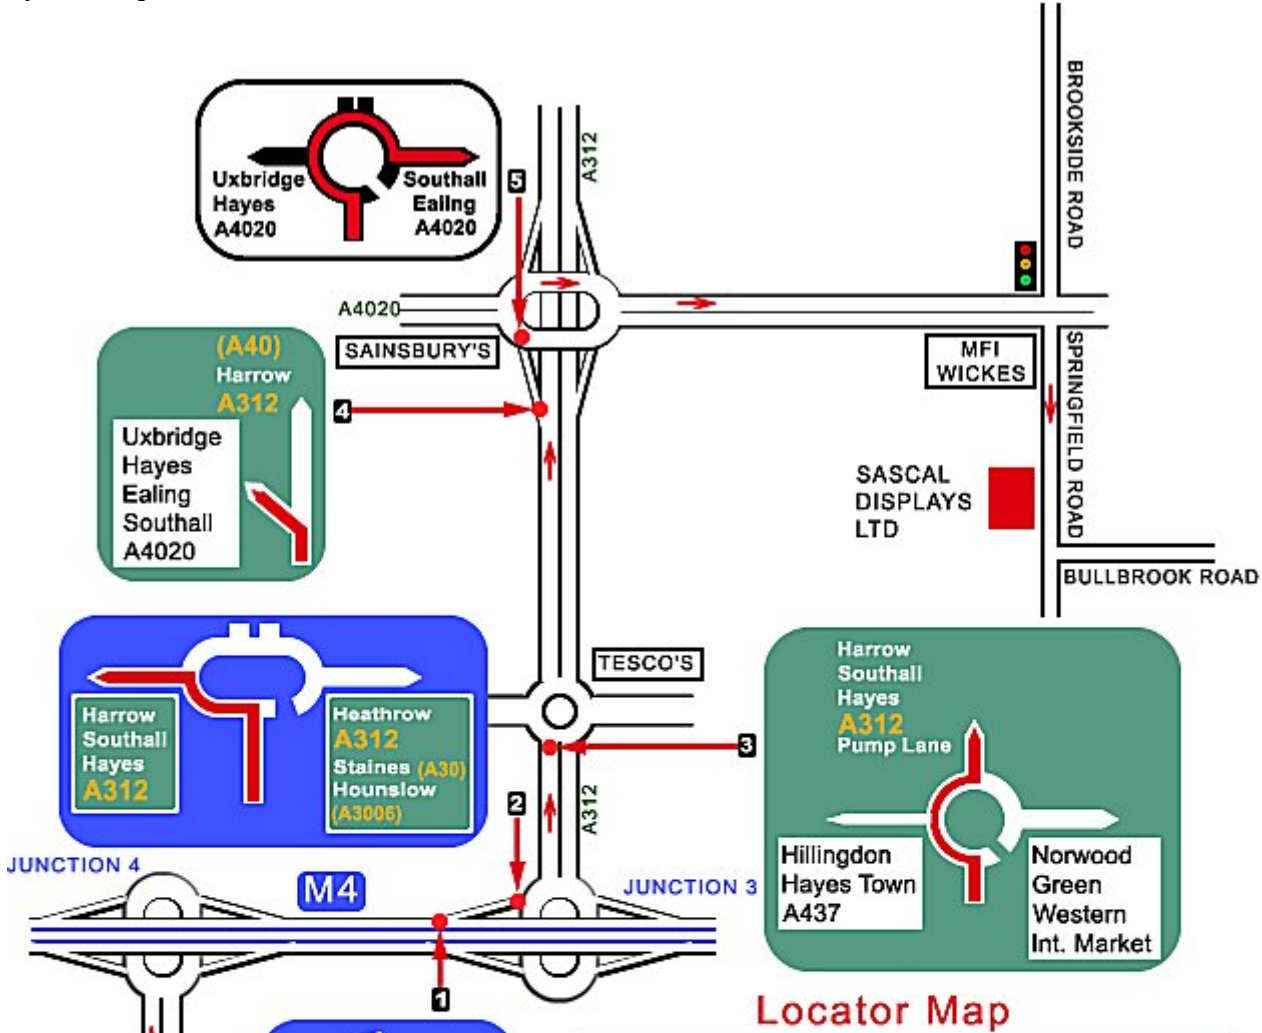

Directions from M4/Heathrow approach

- 1) Exit M4 at Junction 3 sign posted Harrow, Hayes.
 - 2) Turn left at the roundabout onto the A312 towards Hayes.
 - 3) Continue straight over next roundabout , A312 towards Hayes.
 - 4) Exit the A312 at the A4020 (Ealing, Southall, Hillingdon, Hayes)
 - 5) At the roundabout turn right towards Southall. Go past the pedestrian crossing and get into the right hand filter lane. At the set of lights by MFI & Wickes turn right into Springfield Road.
- Hayes Metro Centre is about ¼ mile down Springfield Road on the right hand side, if you go past Bullsbrook Road on the left you have gone too far.

Locator Map

Sascal Displays Ltd
 Unit 1 Hayes Metro Centre
 Springfield Road
 Hayes
 Middlesex
 UB4 0LE.
 Tel: 020 8573 0303
 Fax: 020 8569 1515